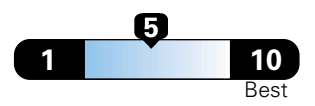

5.0 gallons per 100 miles

You spend \$2,500
 in fuel costs over 5 years compared to the average new vehicle.

Annual fuel cost \$2,000

Fuel Economy & Greenhouse Gas Rating (tailpipe only)

Smog Rating (tailpipe only)