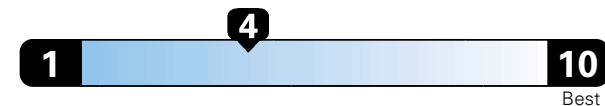

2020 MODEL YEAR

WRANGLER UNLIMITED WILLYS 4X4

For more information visit: www.jeep.com
or call 1-877-IAM-JEEP

FCA US LLC

THIS VEHICLE IS MANUFACTURED TO MEET SPECIFIC UNITED STATES REQUIREMENTS. THIS VEHICLE IS NOT MANUFACTURED FOR SALE OR REGISTRATION OUTSIDE OF THE UNITED STATES.

MANUFACTURER'S SUGGESTED RETAIL PRICE OF THIS MODEL INCLUDING DEALER PREPARATION

Base Price: $31,795

JEEP WRANGLER UNLIMITED SPORT
Exterior Color: Ocean Blue Metallic Clear-Coat Exterior Paint
Interior Color: Black Interior Color
Interior: Cloth Low-Back Bucket Seats
Engine: 3.6L V6 24V VVT Engine Upp I w/ESS
Transmission: 8-Speed Automatic 850RE Transmission

STANDARD EQUIPMENT (UNLESS REPLACED BY OPTIONAL EQUIPMENT)

FUNCTIONAL/SAFETY FEATURES

ParkView® Rear Back-Up Camera
Command-Trac® Part-Time 4WD System
3.45 Overall Top Gear Ratio
Fuel Tank Skid Plate Shield
Transfer Case Skid Plate Shield
Transmission Skid Plate
Anti-Lock 4-Wheel Disc Brakes
Electronic Stability Control
Electronic Roll Mitigation
Trailer Sway Damping
Hill Start Assist
Push-Button Start
Sentry Key® Theft Deterrent System
Tire Pressure Monitoring Display
Advanced Multistage Front Air Bags
Supplemental Front Side Air Bags

INTERIOR FEATURES

Uconnect® 3 with 5-Inch Display
Cluster 3.5-Inch TFT Blank and White Display
Vehicle Information Center
8-Speakers
Media Hub (USB, Aux)
Integrated Voice Command with Bluetooth®
12-Volt Auxiliary Power Outlet
Air Conditioning
Tilt / Telescope Steering Column
Steering Wheel Mounted Audio Controls
Rear 60 / 40 Folding Seat
2-Way Manual Lumbar Adjustable Driver Seat
Driver and Passenger Assist Handles
Manual Door Locks

OPTIONAL EQUIPMENT (May Replace Standard Equipment)